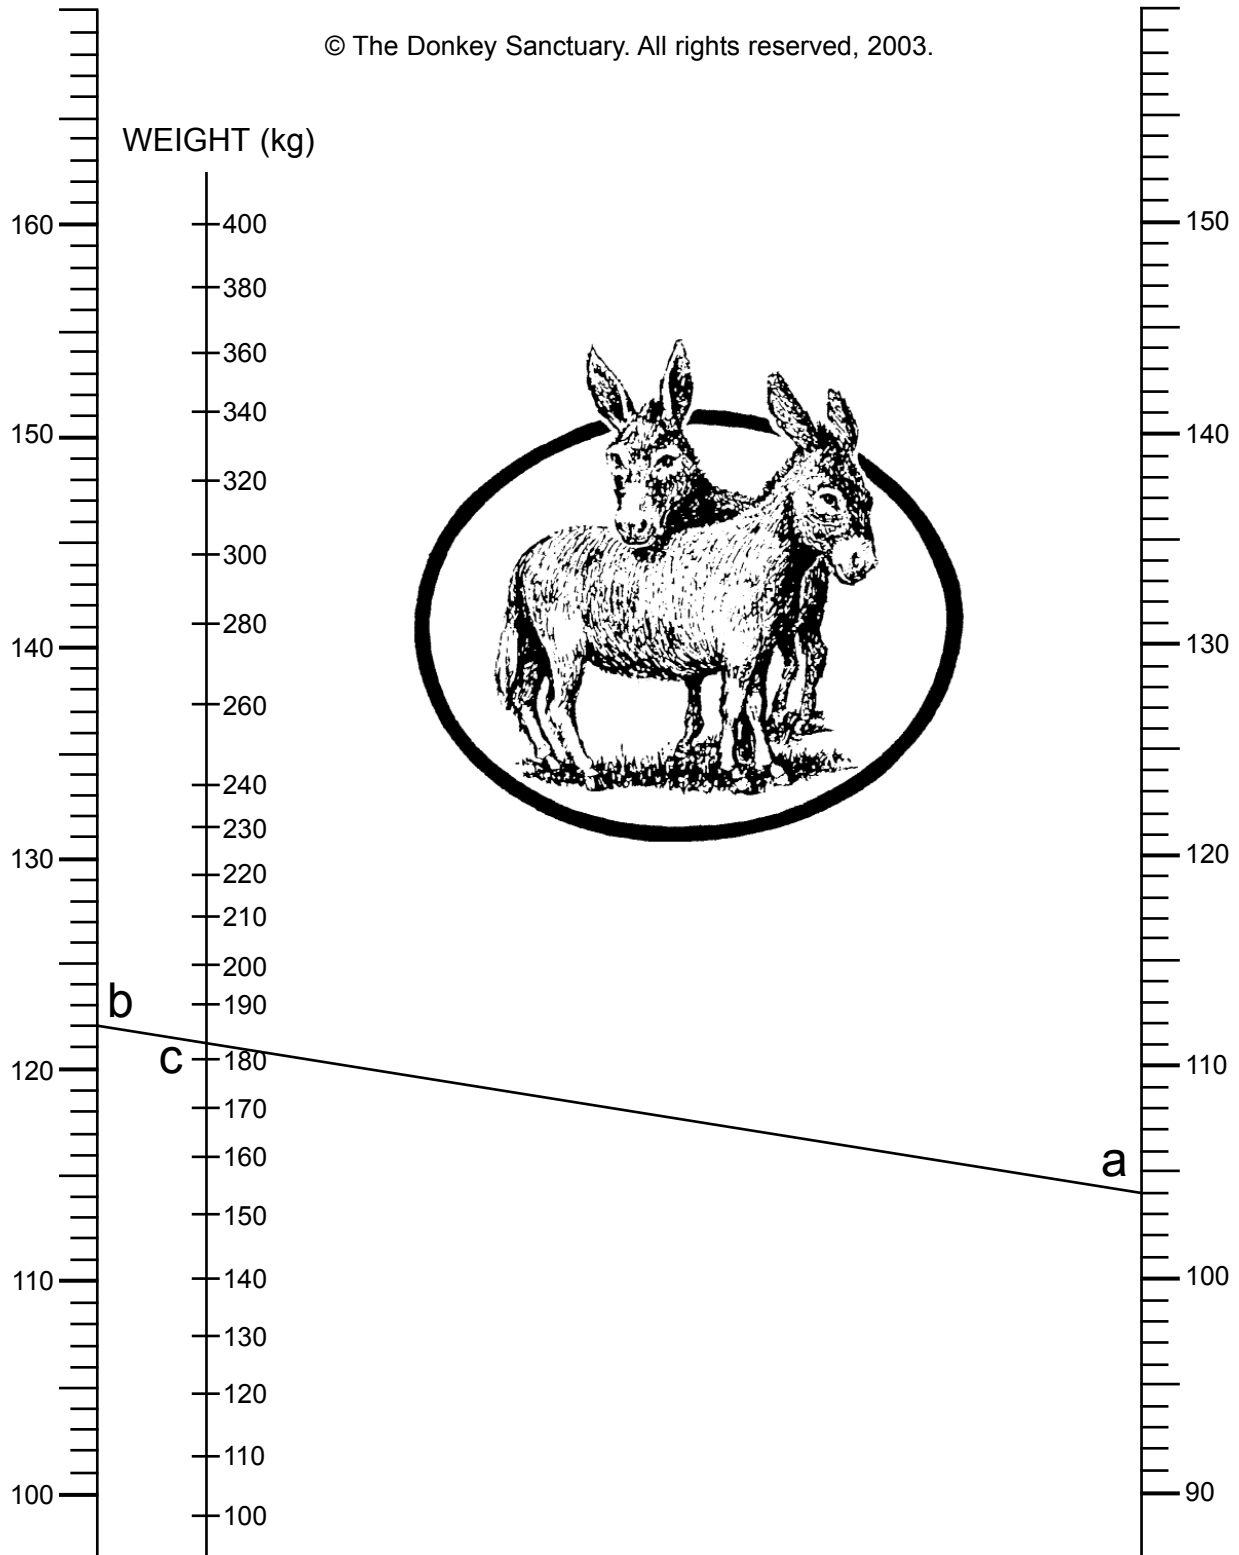

The Donkey Sanctuary

Sidmouth, Devon, EX10 0NU.
Tel: 01395 578222 Fax: 01395 579266

HEART GIRTH (cm)

HEIGHT (cm)

© The Donkey Sanctuary. All rights reserved, 2003.

A donkey 104cm tall (a) and with a heart girth 122cm (b) should weigh 181kg (c).
The nomogram is accurate to within 10 kilograms.

Weight table for donkeys under 2 years:

Heart Girth cm	75	76	77	78	79	80	81	82	83	84	85	86	87	88	89	90	91	92	93	94	95	96	97	98	99	100
Weight kg	46	47	49	51	53	55	57	59	61	63	65	67	69	71	74	76	78	81	83	86	88	91	94	96	99	102

For adult donkey; weight = 0.000252 x height^{0.240} x heart girth^{2.575}

For donkey under 2 years; weight = 0.000283 x heart girth^{2.778}